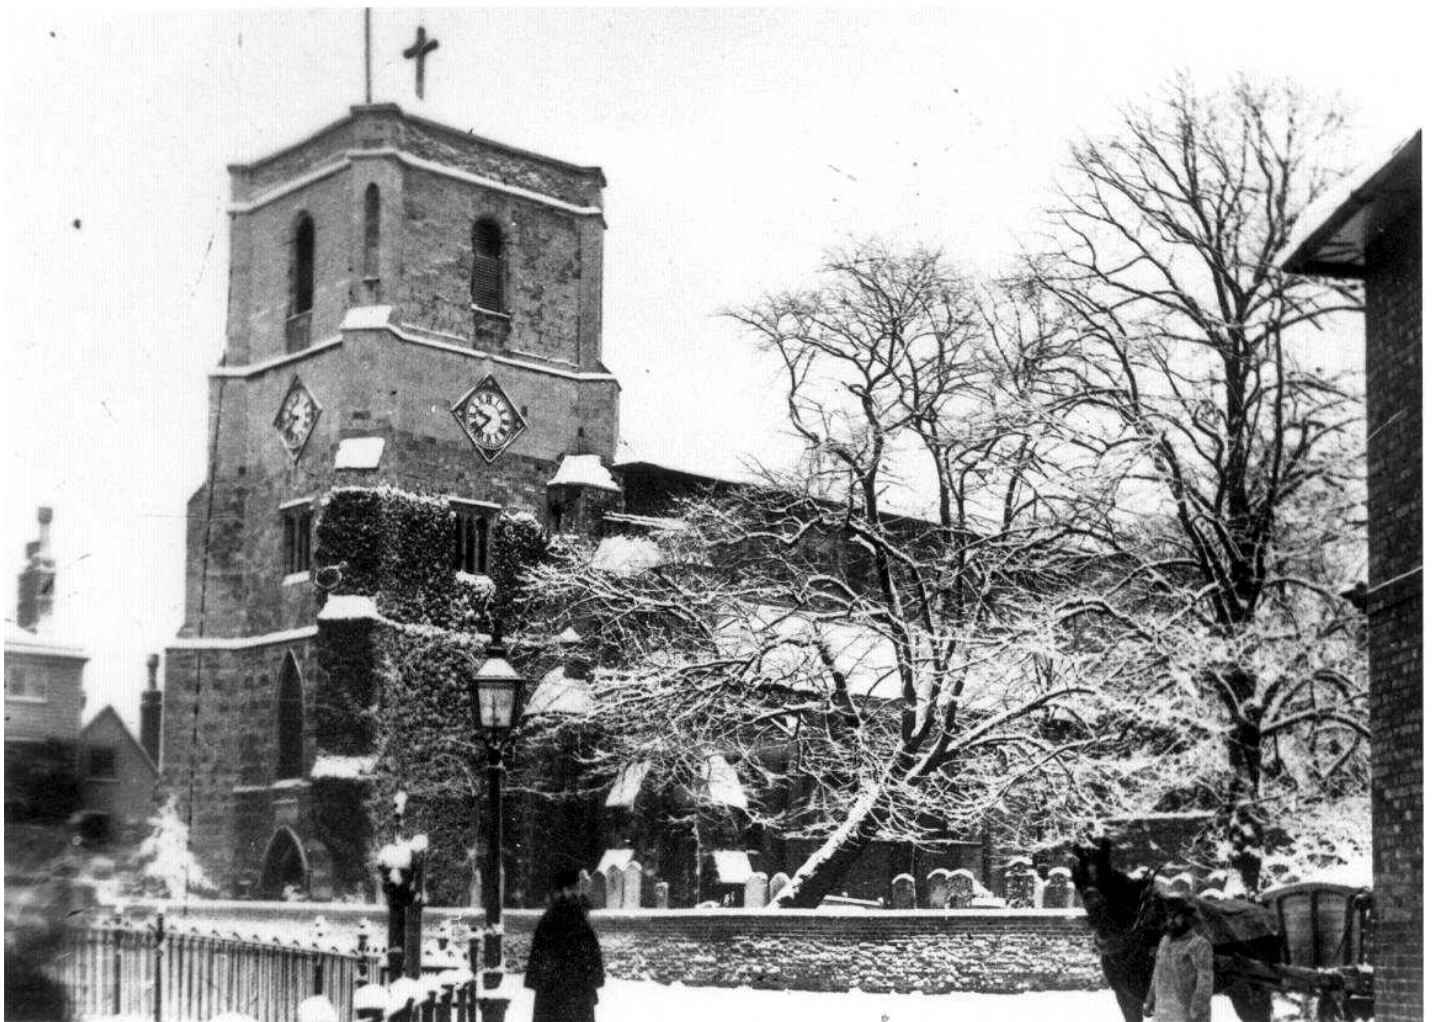

In 1853 a fire station was added to the side of the building. After the police left the building was used as the library until the whole building was dismantled at the turn of the century.