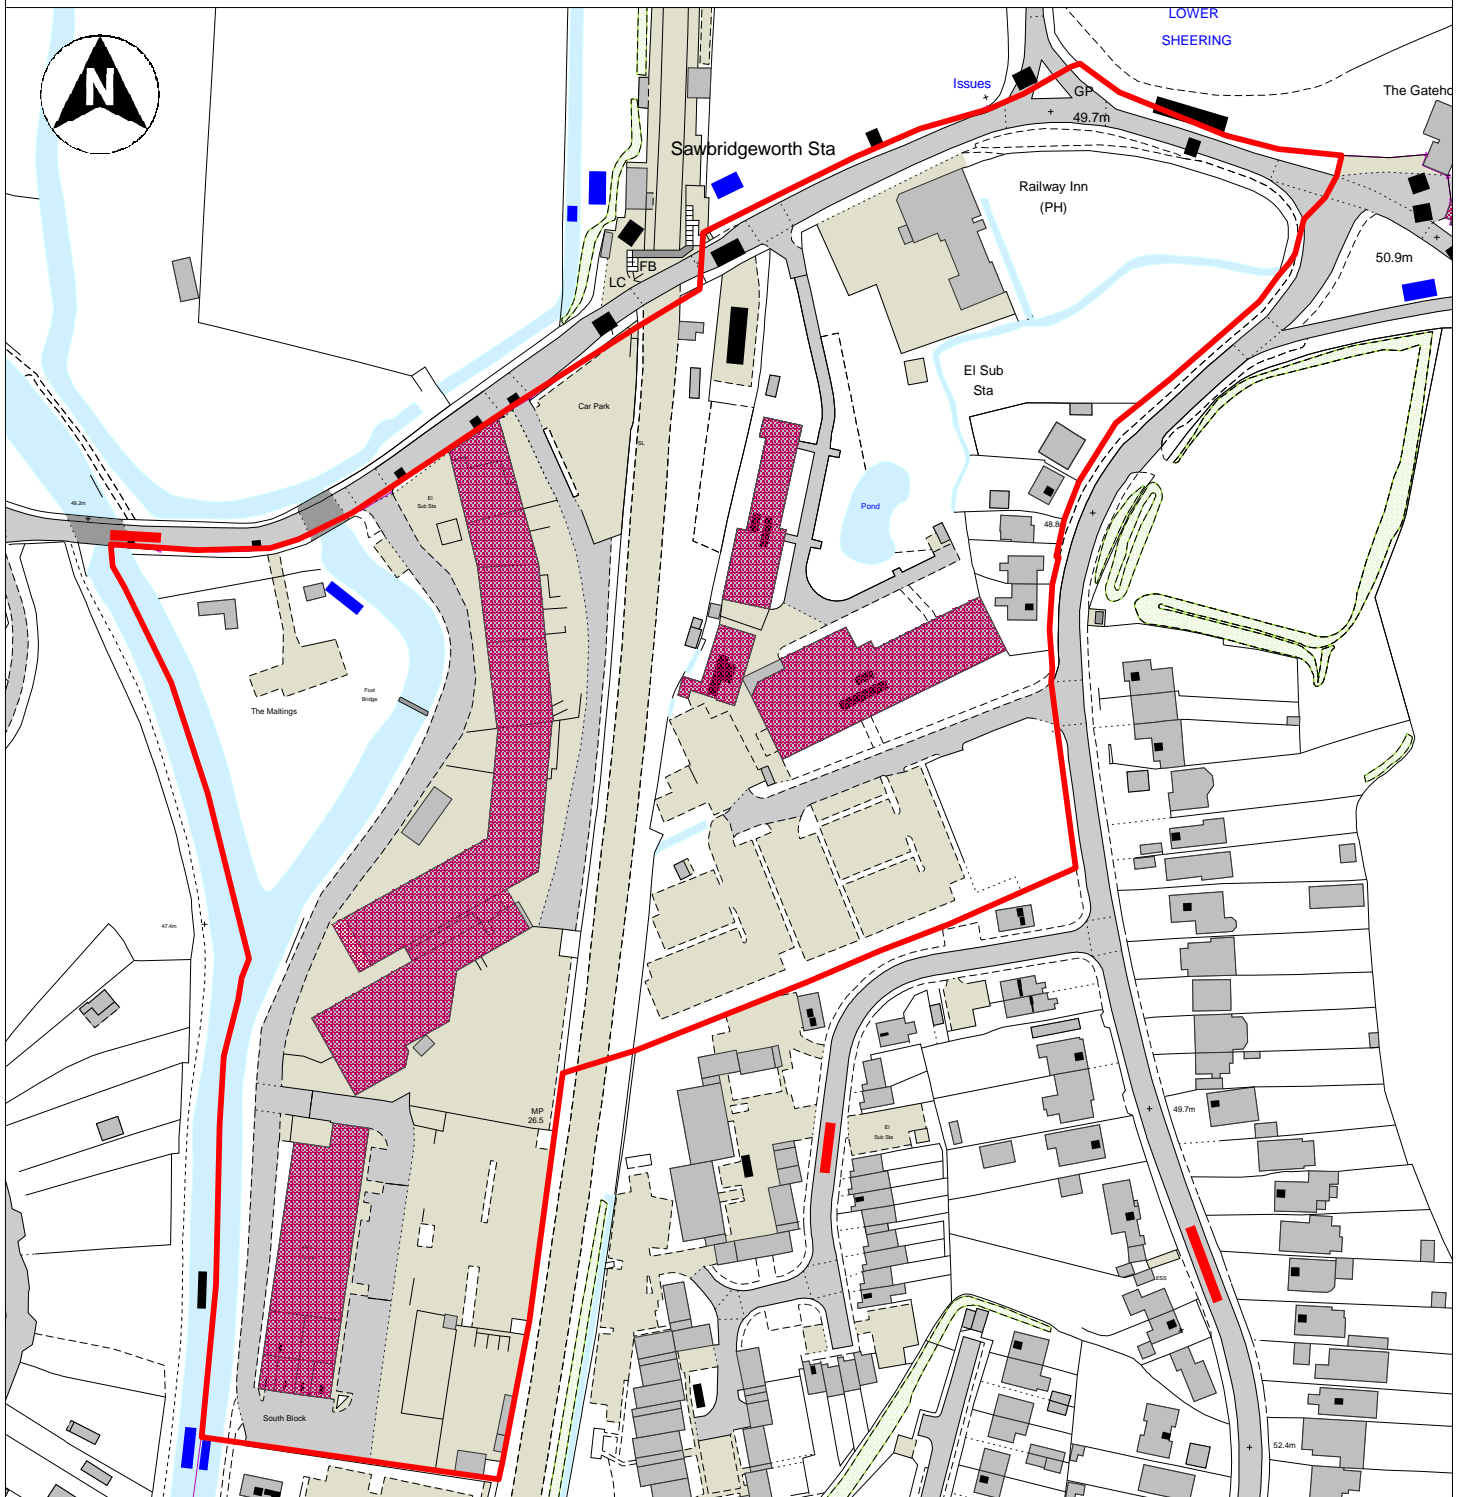

LOWER SHEERING CONSERVATION AREA

LEGEND

-  Conservation Area Boundary
-  Statutory Listed Buildings

Contains Ordnance Survey & Royal Mail Data
 © Crown Copyright & Database Right 2014
 EFDC Licence No: 100018534 2014
 © Royal Mail Copyright & Database Right 2014
 © Environment Agency, © Copyright
 Geo Perspectives, © Natural England 2014
 Reproduced with the permission of Natural England