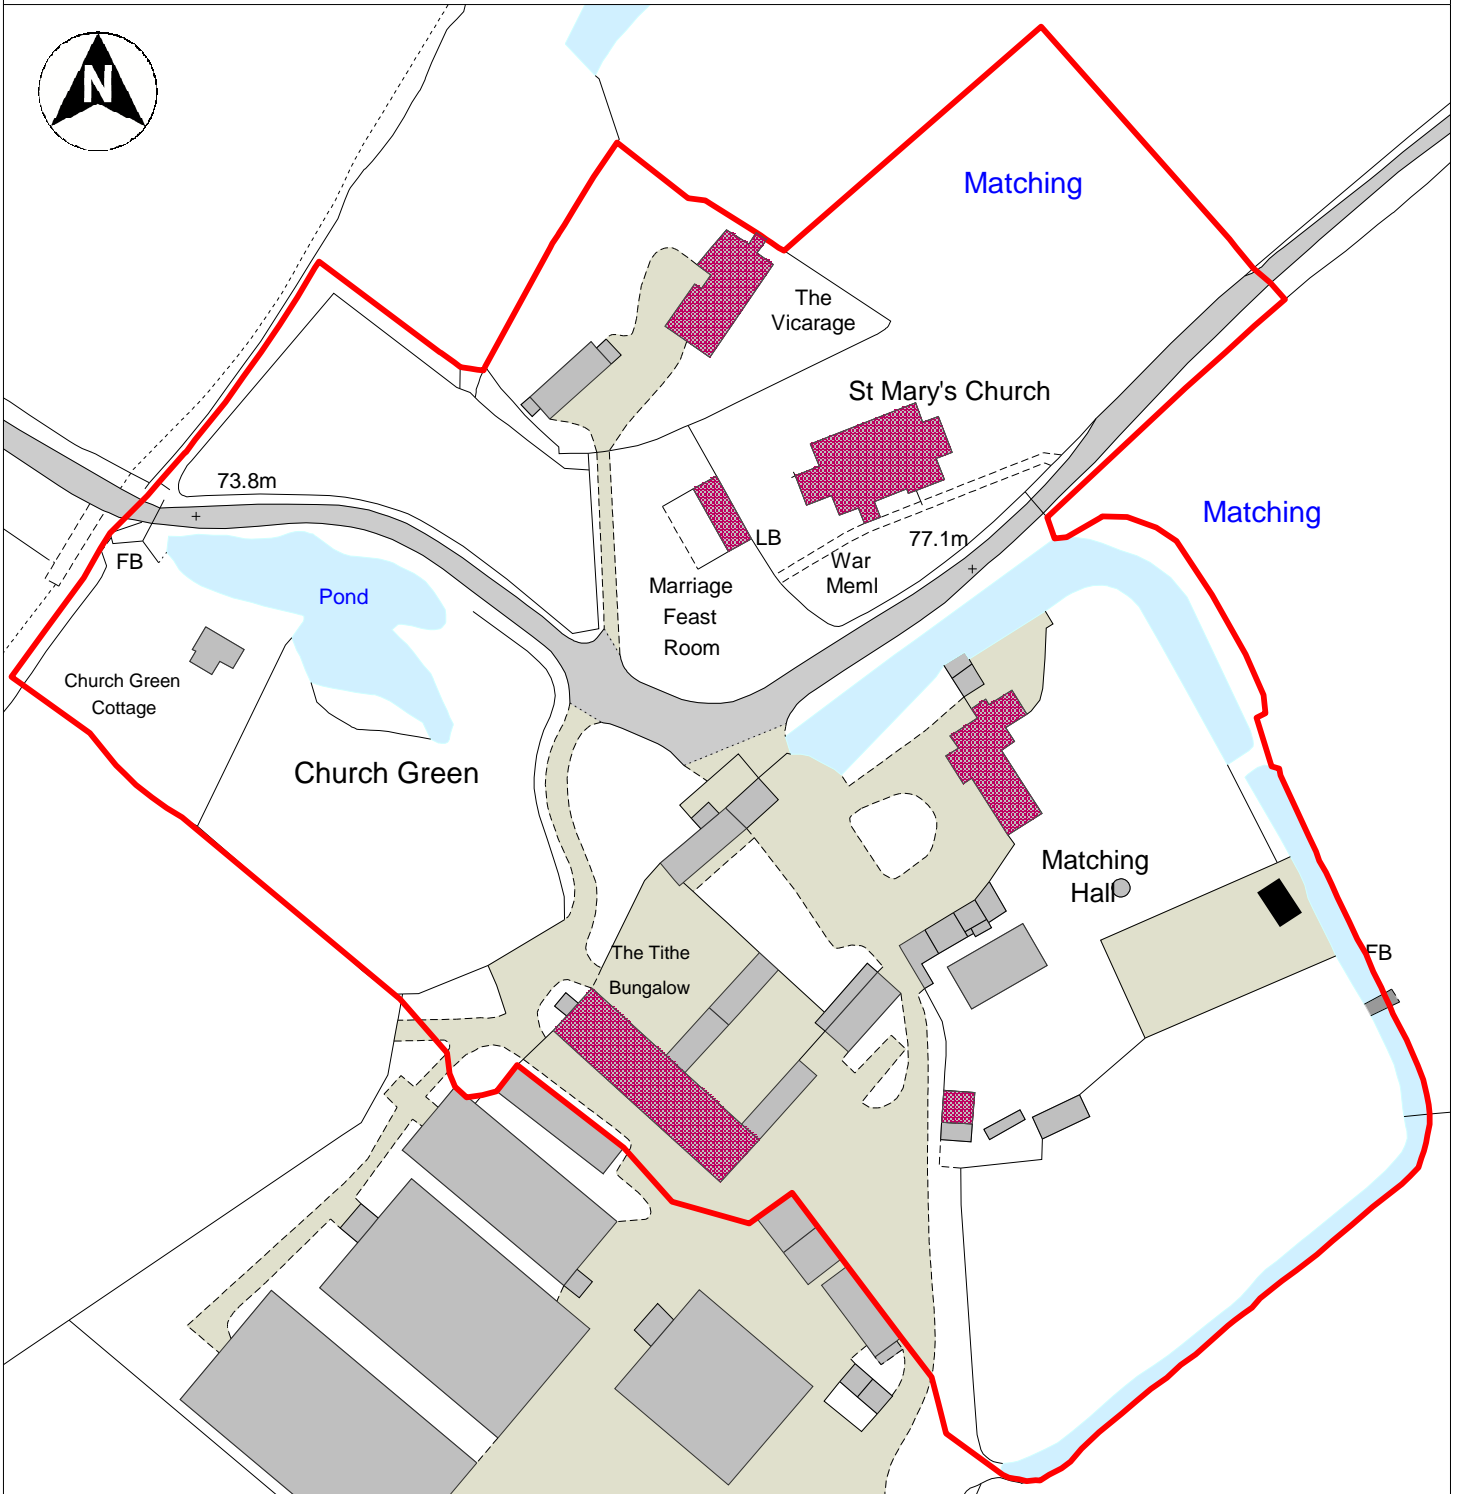

MATCHING CONSERVATION AREA

LEGEND

- Conservation Area Boundary
- Statutory Listed Buildings

Contains Ordnance Survey & Royal Mail Data
 © Crown Copyright & Database Right 2014
 EFDC Licence No: 100018534 2014
 © Royal Mail Copyright & Database Right 2014
 © Environment Agency, © Copyright
 Geo Perspectives, © Natural England 2014
 Reproduced with the permission of Natural England