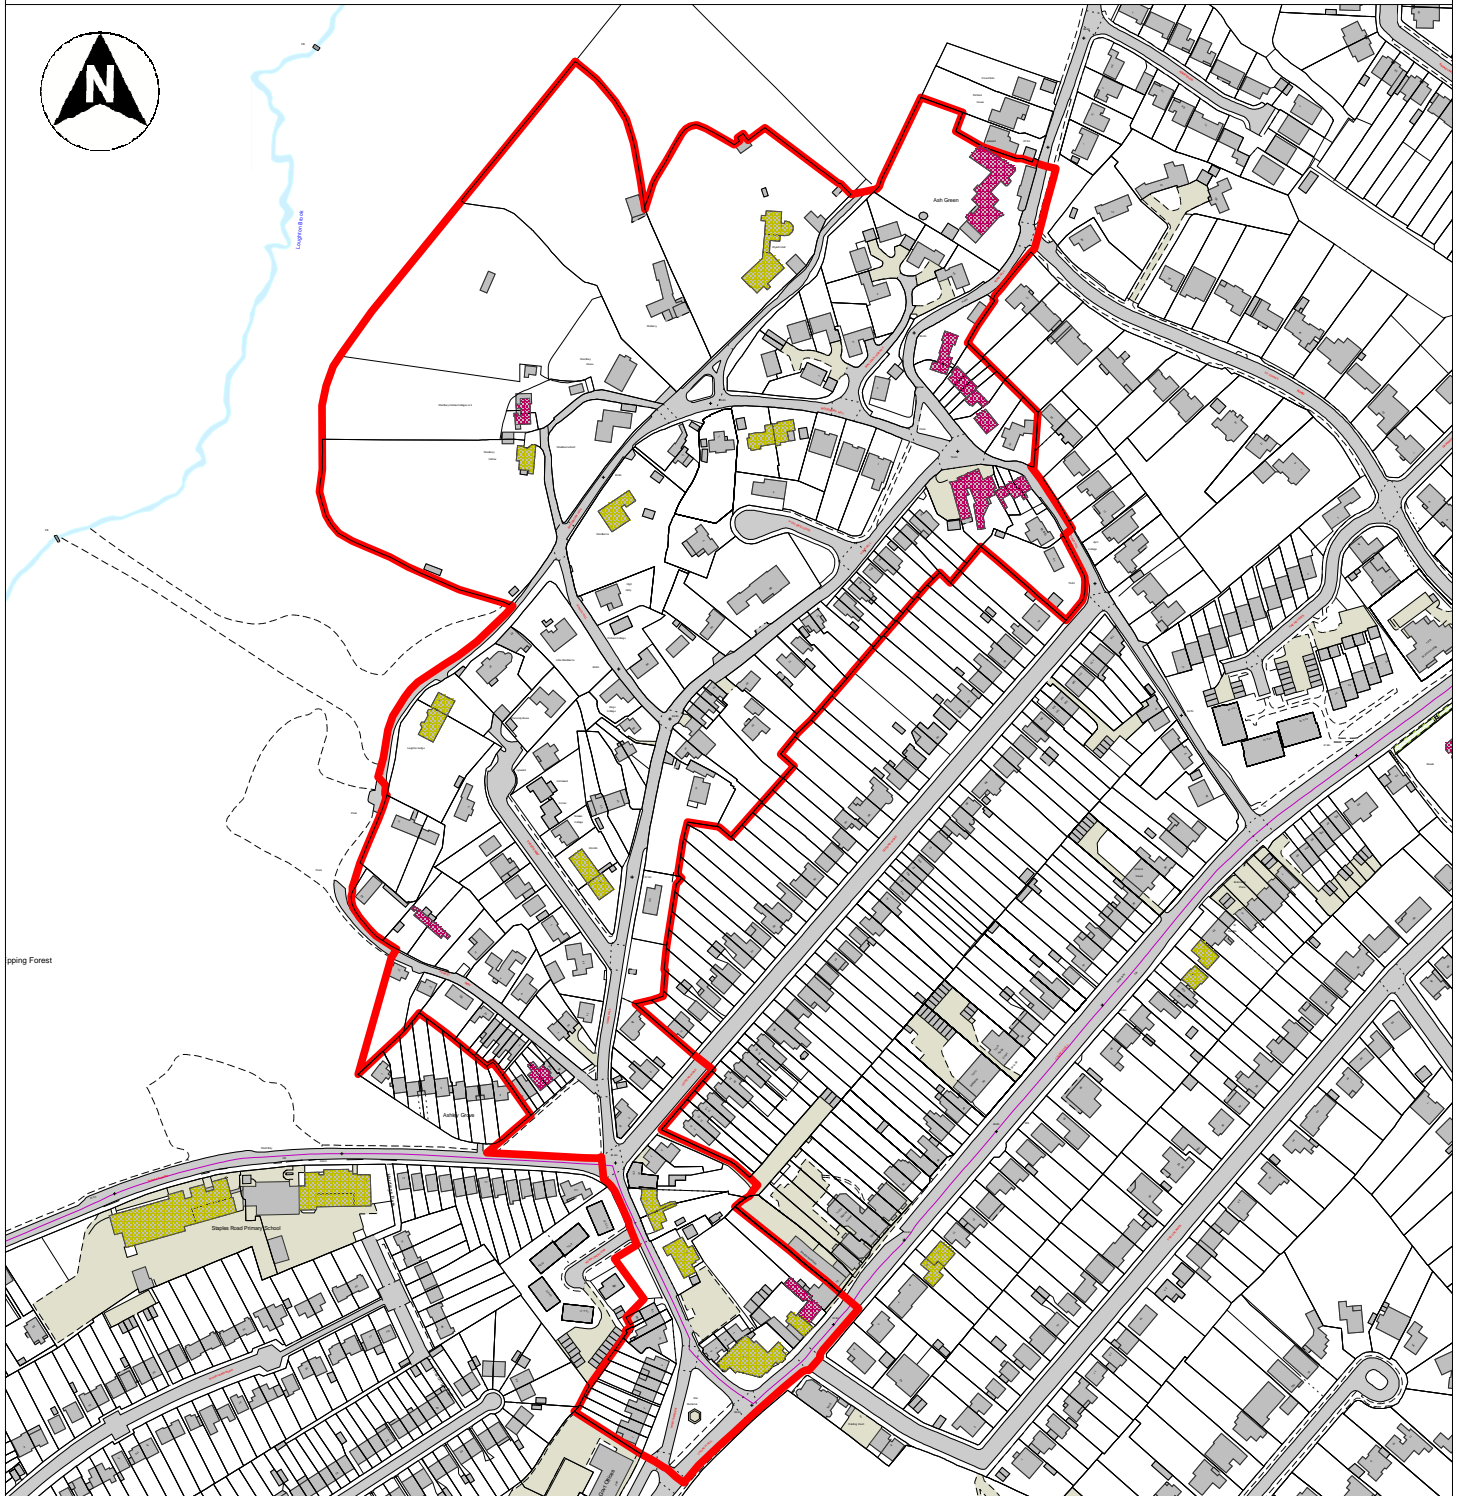

YORK HILL CONSERVATION AREA

LEGEND

-  Conservation Area Boundary
-  Statutory Listed Buildings
-  Locally Listed Buildings

Contains Ordnance Survey & Royal Mail Data
© Crown Copyright & Database Right 2014
EFDC Licence No: 100018534 2014
© Royal Mail Copyright & Database Right 2014
© Environment Agency, © Copyright
Geo Perspectives, © Natural England 2014
Reproduced with the permission of Natural England