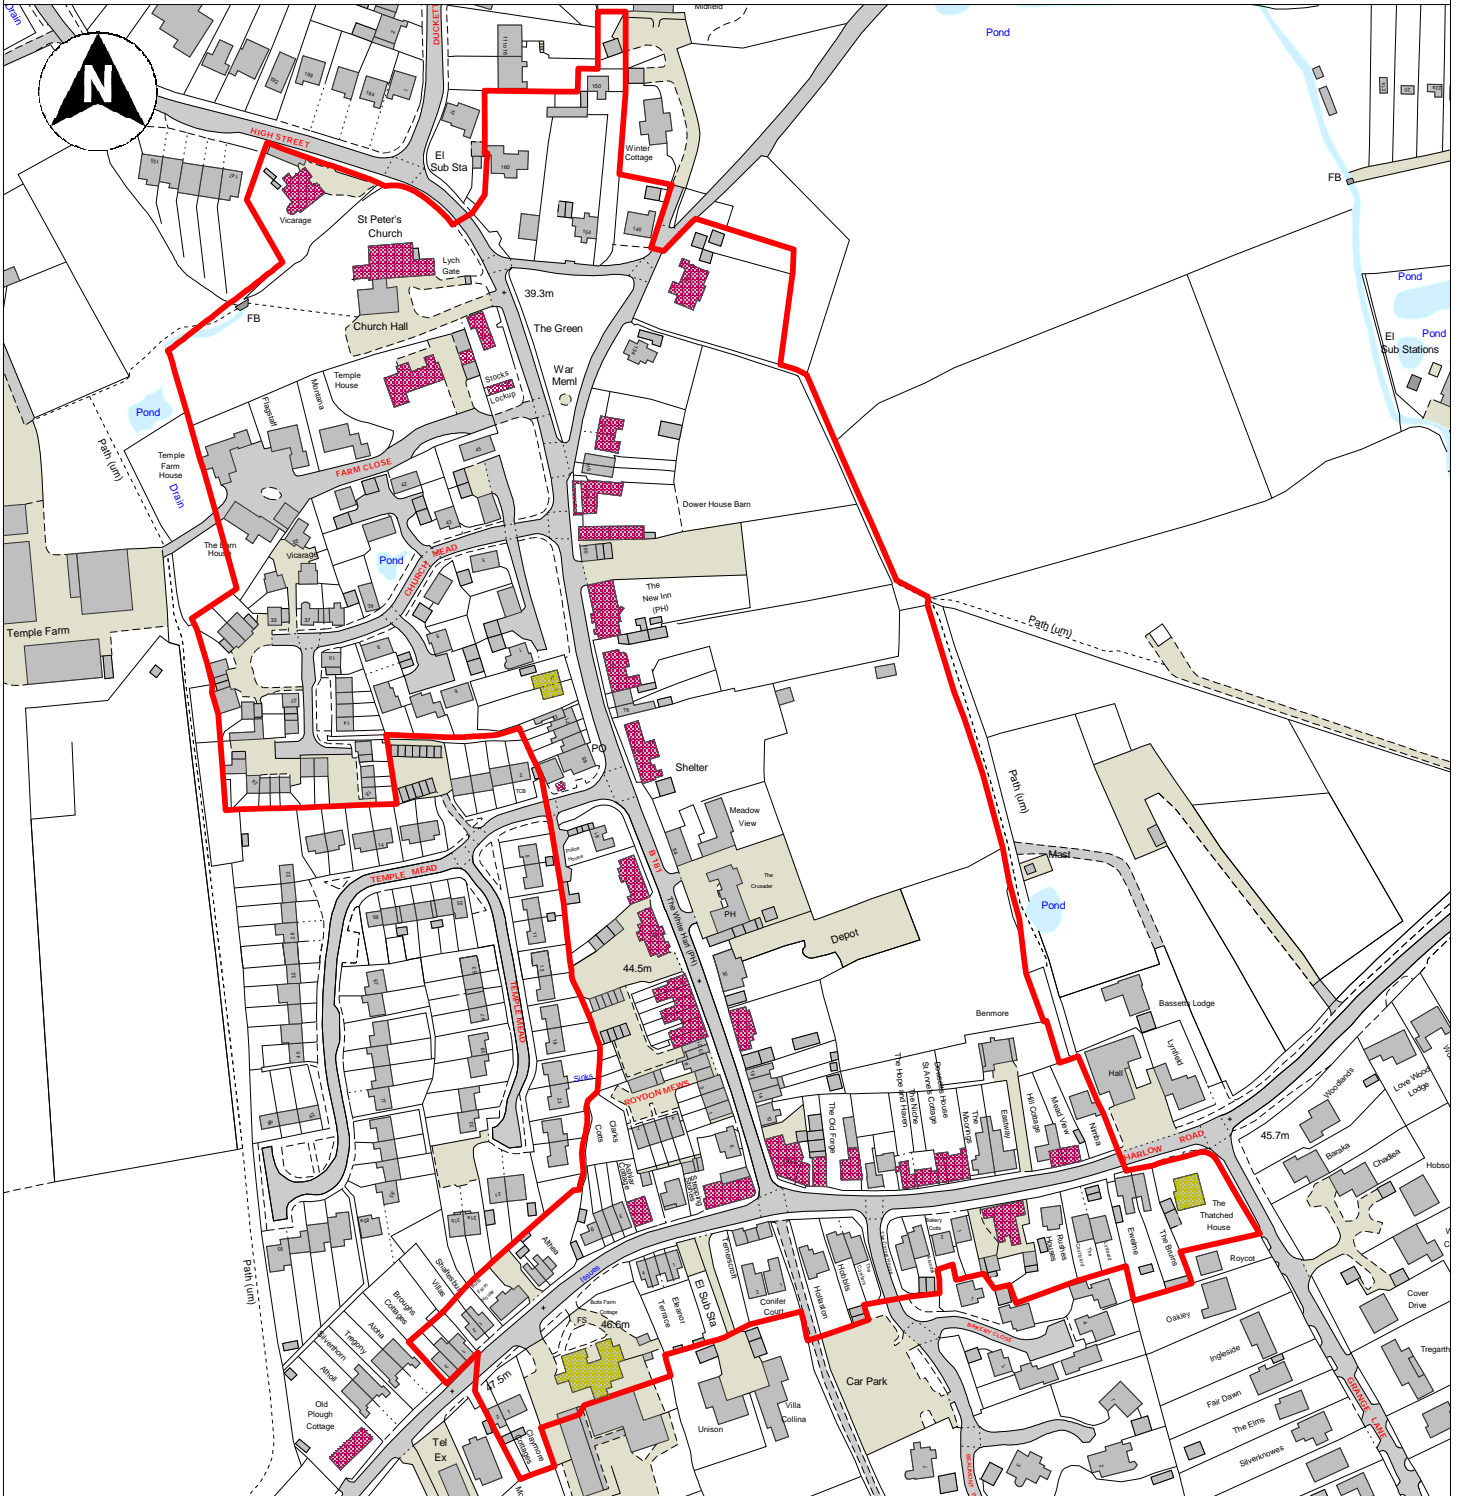

ROYDON CONSERVATION AREA

LEGEND

- Conservation Area Boundary
- Statutory Listed Buildings
- Locally Listed Buildings

Contains Ordnance Survey & Royal Mail Data
 © Crown Copyright & Database Right 2014
 EFDC Licence No: 100018534 2014
 © Royal Mail Copyright & Database Right 2014
 © Environment Agency, © Copyright
 Geo Perspectives, © Natural England 2014
 Reproduced with the permission of Natural England